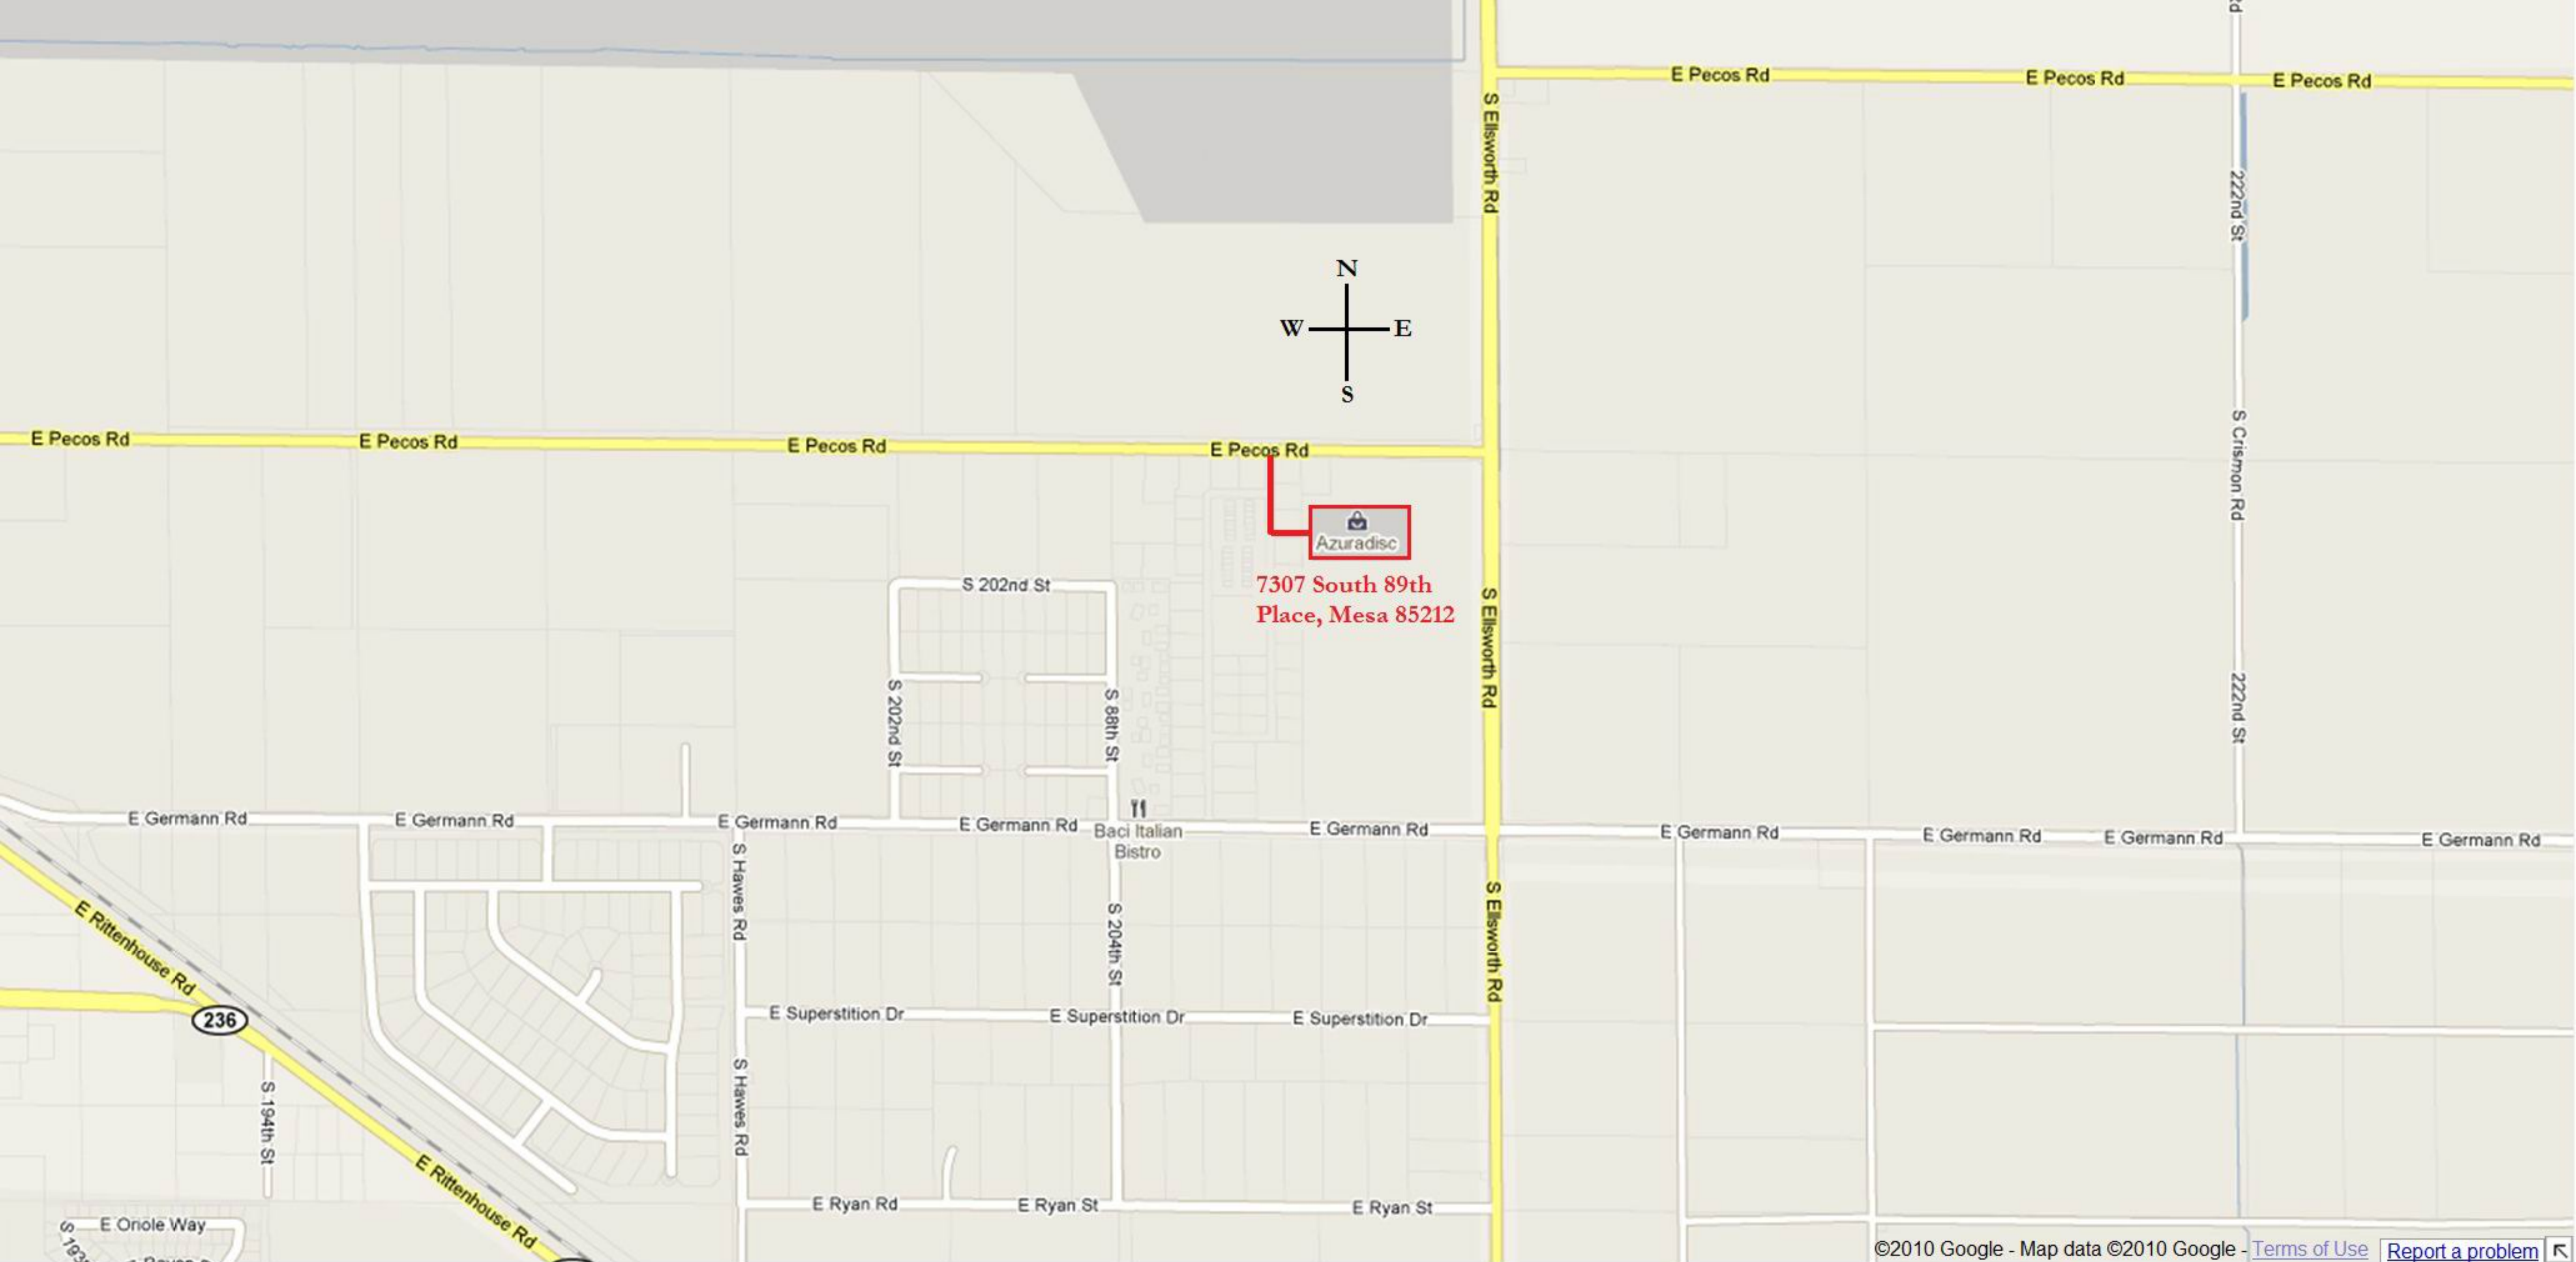

**Google Maps & Mapquest  
are not correct, here is where we are  
Call us if you get lost 480-827-8786**

**Azuradisc Inc.  
7307 South 89th Place  
Mesa, Az 85212**

©2010 Google - Map data ©2010 Google - [Terms of Use](#) [Report a problem](#)

Internet | Protected Mode: Off 150%

12:04 PM 9/3/2010

**Google Maps & Mapquest  
are not correct, here is where we are  
Call us if you get lost 480-827-8786**

**Azuradisc Inc.  
7307 South 89th Place  
Mesa, Az 85212**